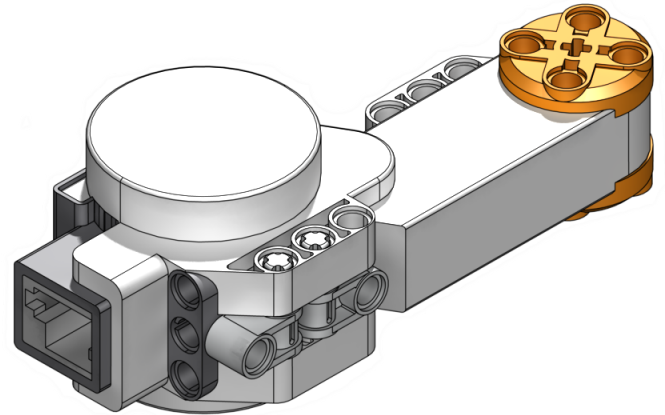

M

N

N

O

O

Gripper

1x	NXT Motor	A
1x	Axle 2	B
2x	Axle 3	C
1x	Axle 6	D
1x	Axle 10	E
3x	Beam 3	F
2x	Axle Bushing	G
1x	NXT Wire	H
2x	Beam 9	I
4x	Angle Beam Round 5 x 3	J
4x	Blue Axle Connector	K
5x	Long Connector	L
4x	Connector	M
2x	Connector 3w	N
2x	16 Tooth Gear	O
1x	Angle Beam 5 x 3	P
2x	Angle Beam 9 x 5	Q
2x	Double Crossblock	R

1

2

3

4

5

6

7

8